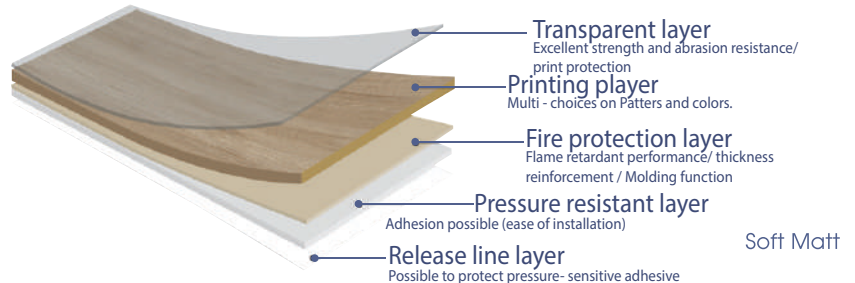

Interior Film Sheet

New advanced interior surface material with self-adhesive from

KOREA

RELIABLE QUALITY

- Very stable when exposed to temperature, humidity and temperature
- Good abrasion resistance and antibacterial.
- Luxurious colors and patterns

EASY TO USE

- Easy to apply on many surfaces thanks to the special structure and treatment method. No air bubbles appear during construction.

ENVIRONMENTALLY FRIENDLY

- Use 100% plastic material without Phthalate and heavy metals

What is interior film

It is a high quality interior finishing material developed for the creation of high quality space by reproducing the natural texture by embossing various colors and natural texture from wooden pattern expressing the feeling of natural texture to leather pattern of soft surface and smooth surface.

Compared to ordinary decor sheet, which has a lot of artificial feeling, it has various patterns of familiar feeling such as wood, metal, leather, stone, and primary color, and it is a product adhered to a soft sheet.

It has excellent durability and has earned the highest grade of environmental mark and eco-friendly building material.

Features and advantages of interior film

1. Maintenance and management is easy.
2. Various texture styles for all kind of applications: Wood, leather, fabric, solid, stone, etc.bric, solid, stone, etc.
3. Strong against scratches and impacts
4. Easy to clean even if polluted
5. Flame-proofing function and environment-friendly certification.
6. Narrow space that is difficult to solve by painting

Where to apply

- Furniture : Kitchen cabinet, wall, desk, table, bed frame
- Door and frame : Doors, windows, gates
- Decorative furniture : Family, office, school space ...
- Electronic machine : Refrigerator, washmachine,
- Commerce/shop : Shelves, counters, product displays,...