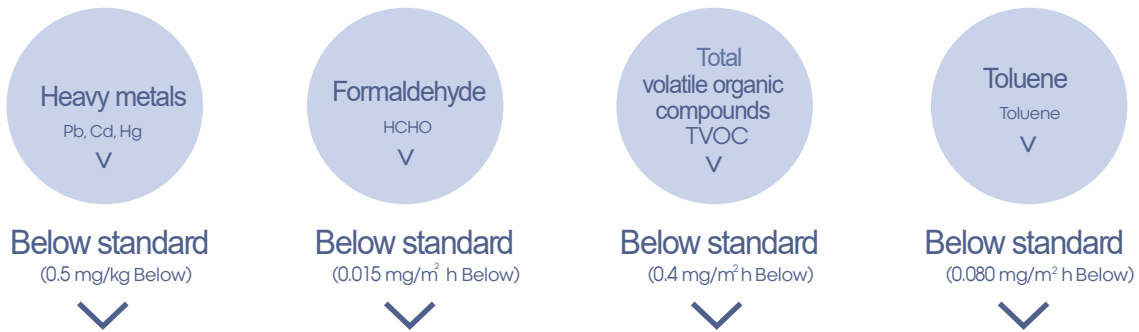

ECO-FRIENDLY SOIF

SOIF interior film is an environment-friendly surface finish that has passed various tests. We are always doing our best for the health and safety of our customers as well as expressing natural and diverse designs.

Eco-friendly material certification

- Heavy metals (lead, cadmium, mercury) and formaldehyde (HCHO) emissions, which are harmful to the human body and known to be the major cause of sick house syndrome, meet the criteria of official agency.
- Minimizes the emission of total volatile organic compounds (TVOC, toluene) that are harmful to the environment.